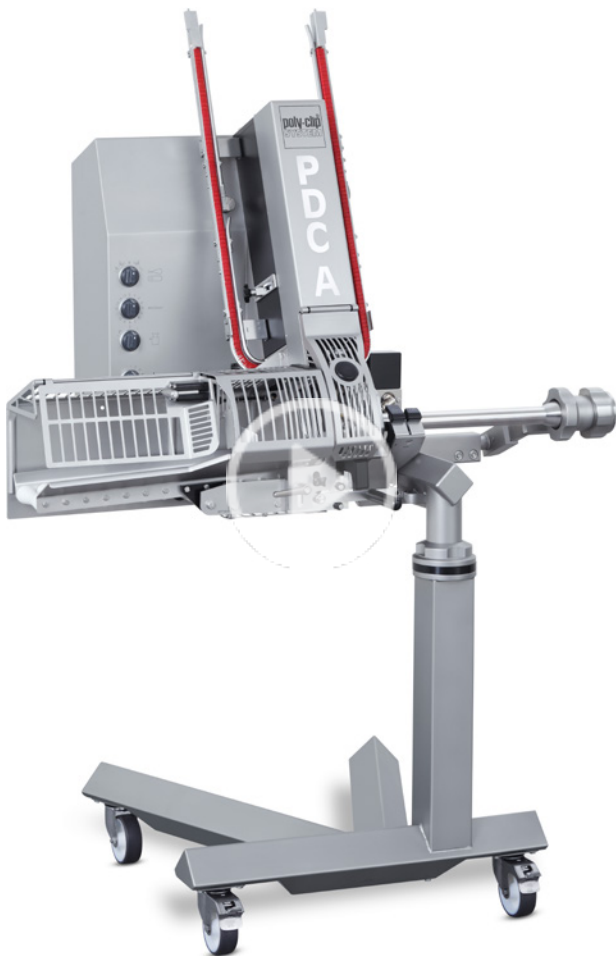

## PDC-A 700

### Automatic Double-Clipper

#### Why clip with PDC-A 700?

The automatic double-clippers of the PDC-A line are suitable for all sizes of operations – for mid-size or large production runs. They reliably close all casings. The PDC-A 700 closes fibrous casings up to 105 mm calibre and plastic casings of even larger diameter. Using the PDC-A means that all products – single portions or chains, long sausages, half rings and rings – can be produced efficiently.

### Automatic Double-Clipper

- Robust and maintenance-friendly design, all units easily accessible
- V-shaped trolley for optimum positioning under the table with simple height adjustment with filling horn key
- Easy coupling to the filler: trolley for easy transport and fixing with lockable steering wheels
- Easy to clean due to smooth surfaces
- Inclined surfaces to improve drainage of water
- Separator area is open toward the bottom for easy cleaning
- Hygiene switch IP69K