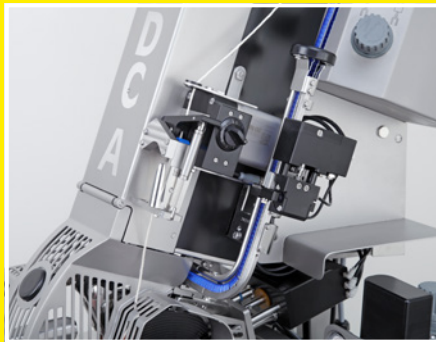

Electrical string dispenser

Technical data

Width	1,260 – 1,460 mm
Depth	780 mm
Height	1,795 – 2,005 mm
Weight	142 kg
Three-phase current connection	85 – 264 VAC, 50/60 Hz
Power input	0.1 kW
Fuse connection	2.5 A
Compressed air	4 – 6 bar / 0,4 – 0,6 MPa
Air consumption 4 bar	13.5 NL/cycle
Air consumption 6 bar	15 NL/cycle

Dimensions, weight and consumption values vary depending on the equipment and/or machine configuration.

Poly-clip System GmbH & Co. KG

Niederckerstraße 1 • 65795 Hattersheim a. M. • Germany
Tel. +49 6190 8886-0 • contact@polyclip.de • www.polyclip.com

Excellence in Clipping